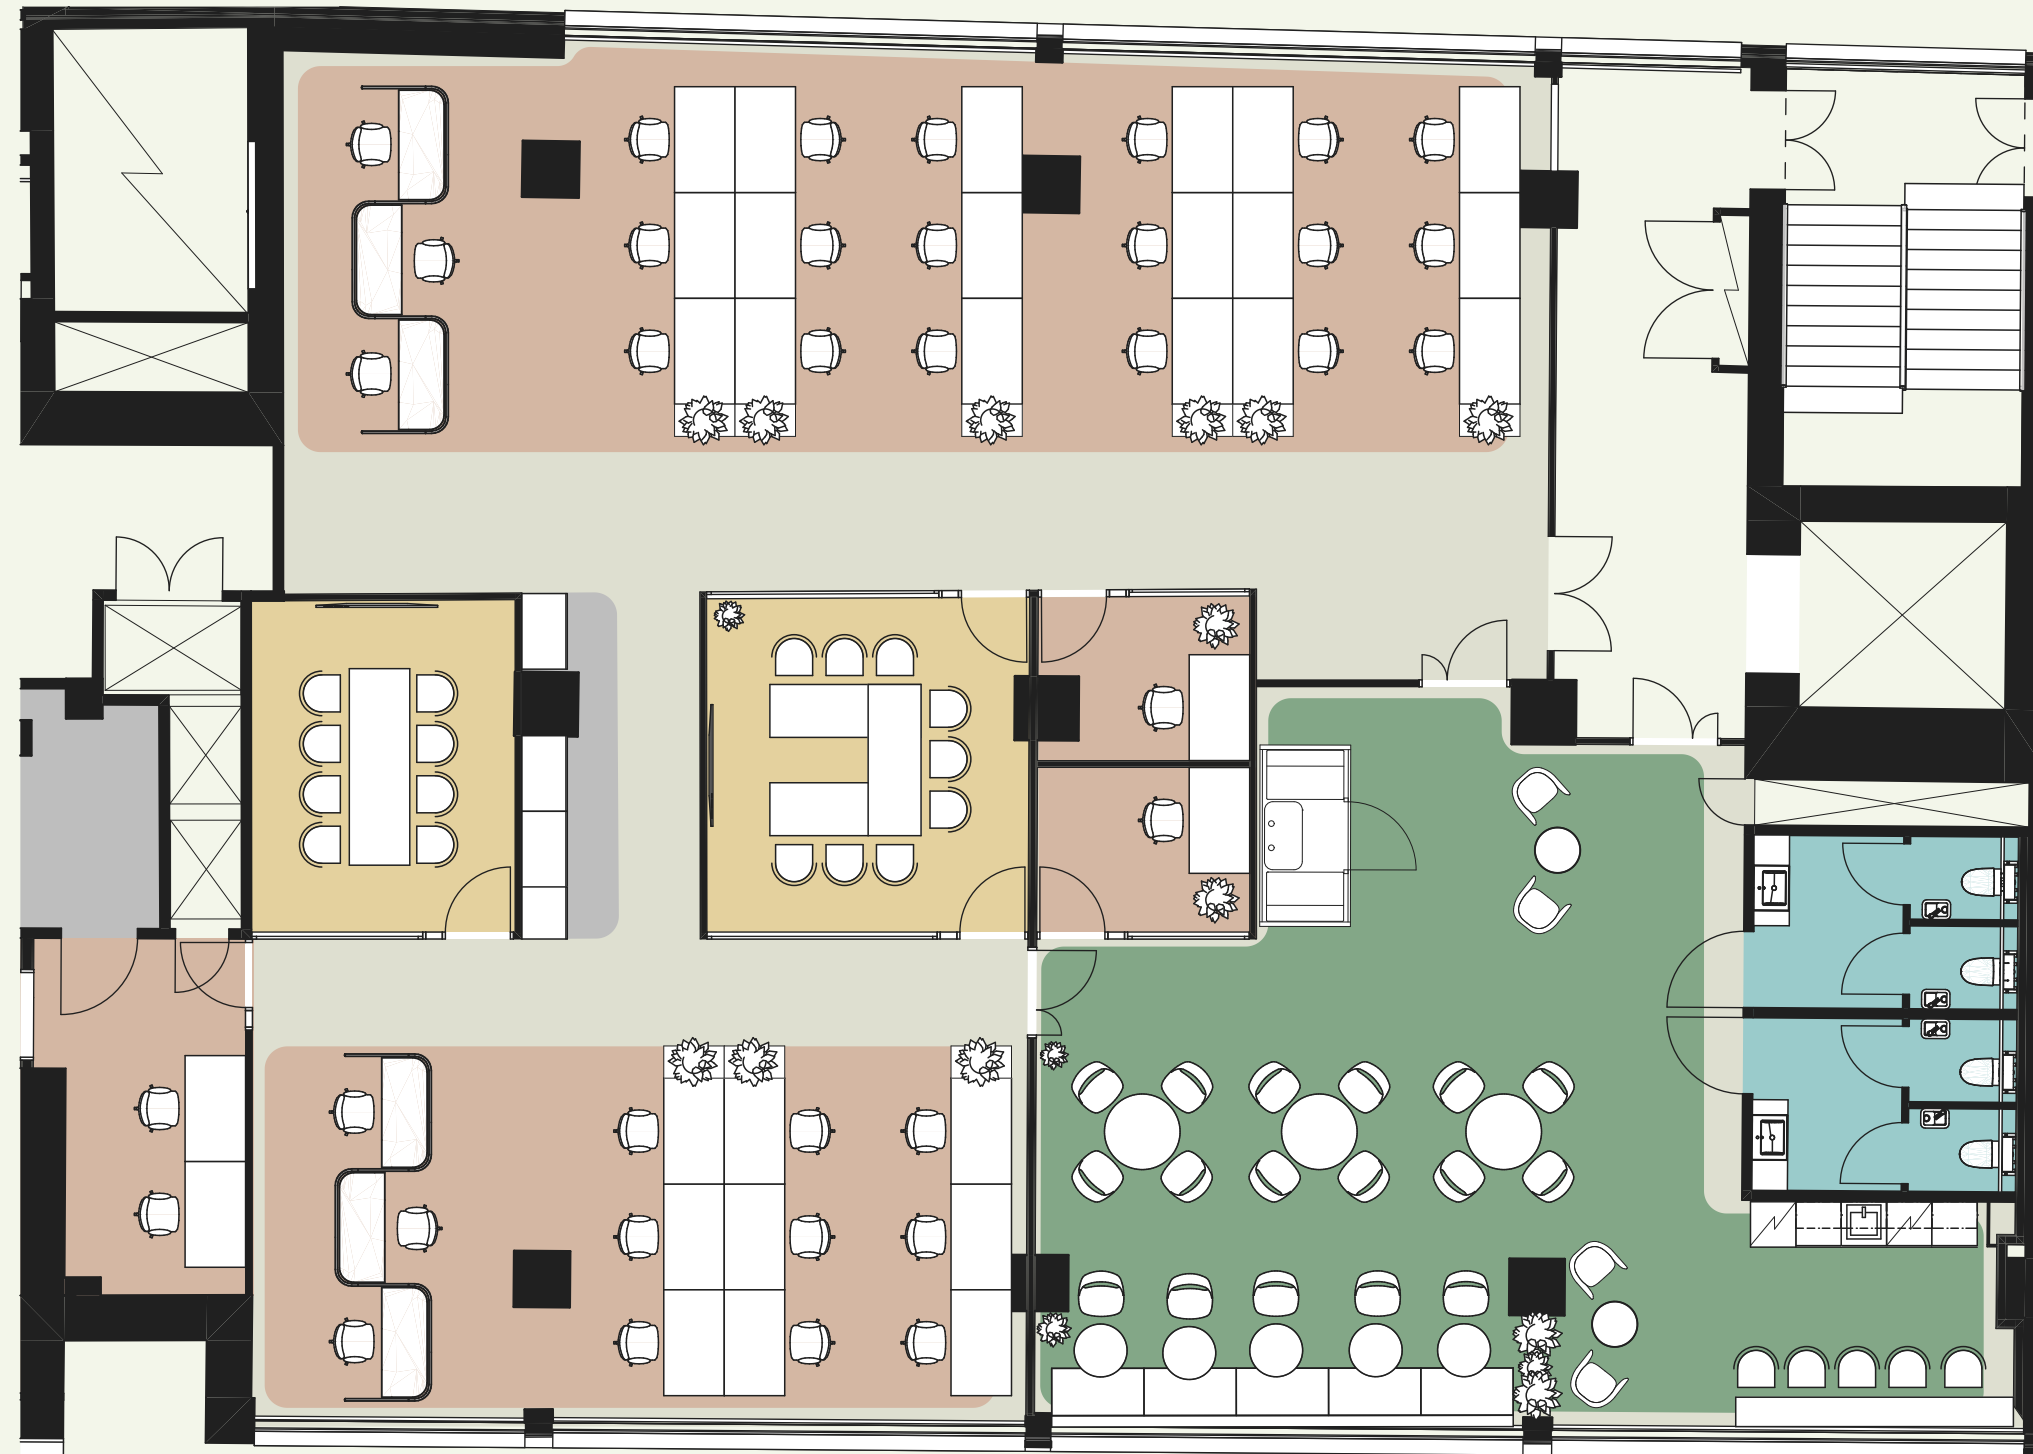

# Colony Vallila, 5th Floor (407m<sup>2</sup>)

Working desk capacity: approx. 37

- 2 x Meeting Room L
- 3 x Focus Rooms
- 2 x Workspaces
- 1 x POD
- 4 x WC
- 1 x Community Cafe