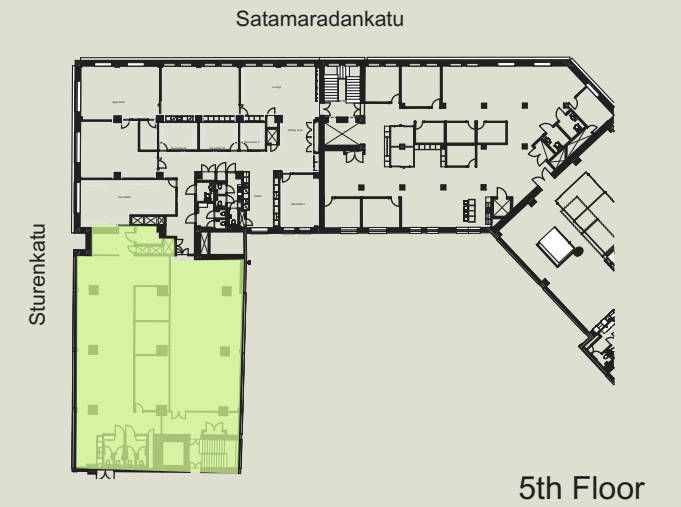

# Colony Vallila, 5th Floor (407m<sup>2</sup>)

Working desk capacity: approx. 37

- 2 x Meeting Room L
- 3 x Focus Rooms
- 2 x Workspaces
- 1 x POD
- 4 x WC
- 1 x Community Cafe